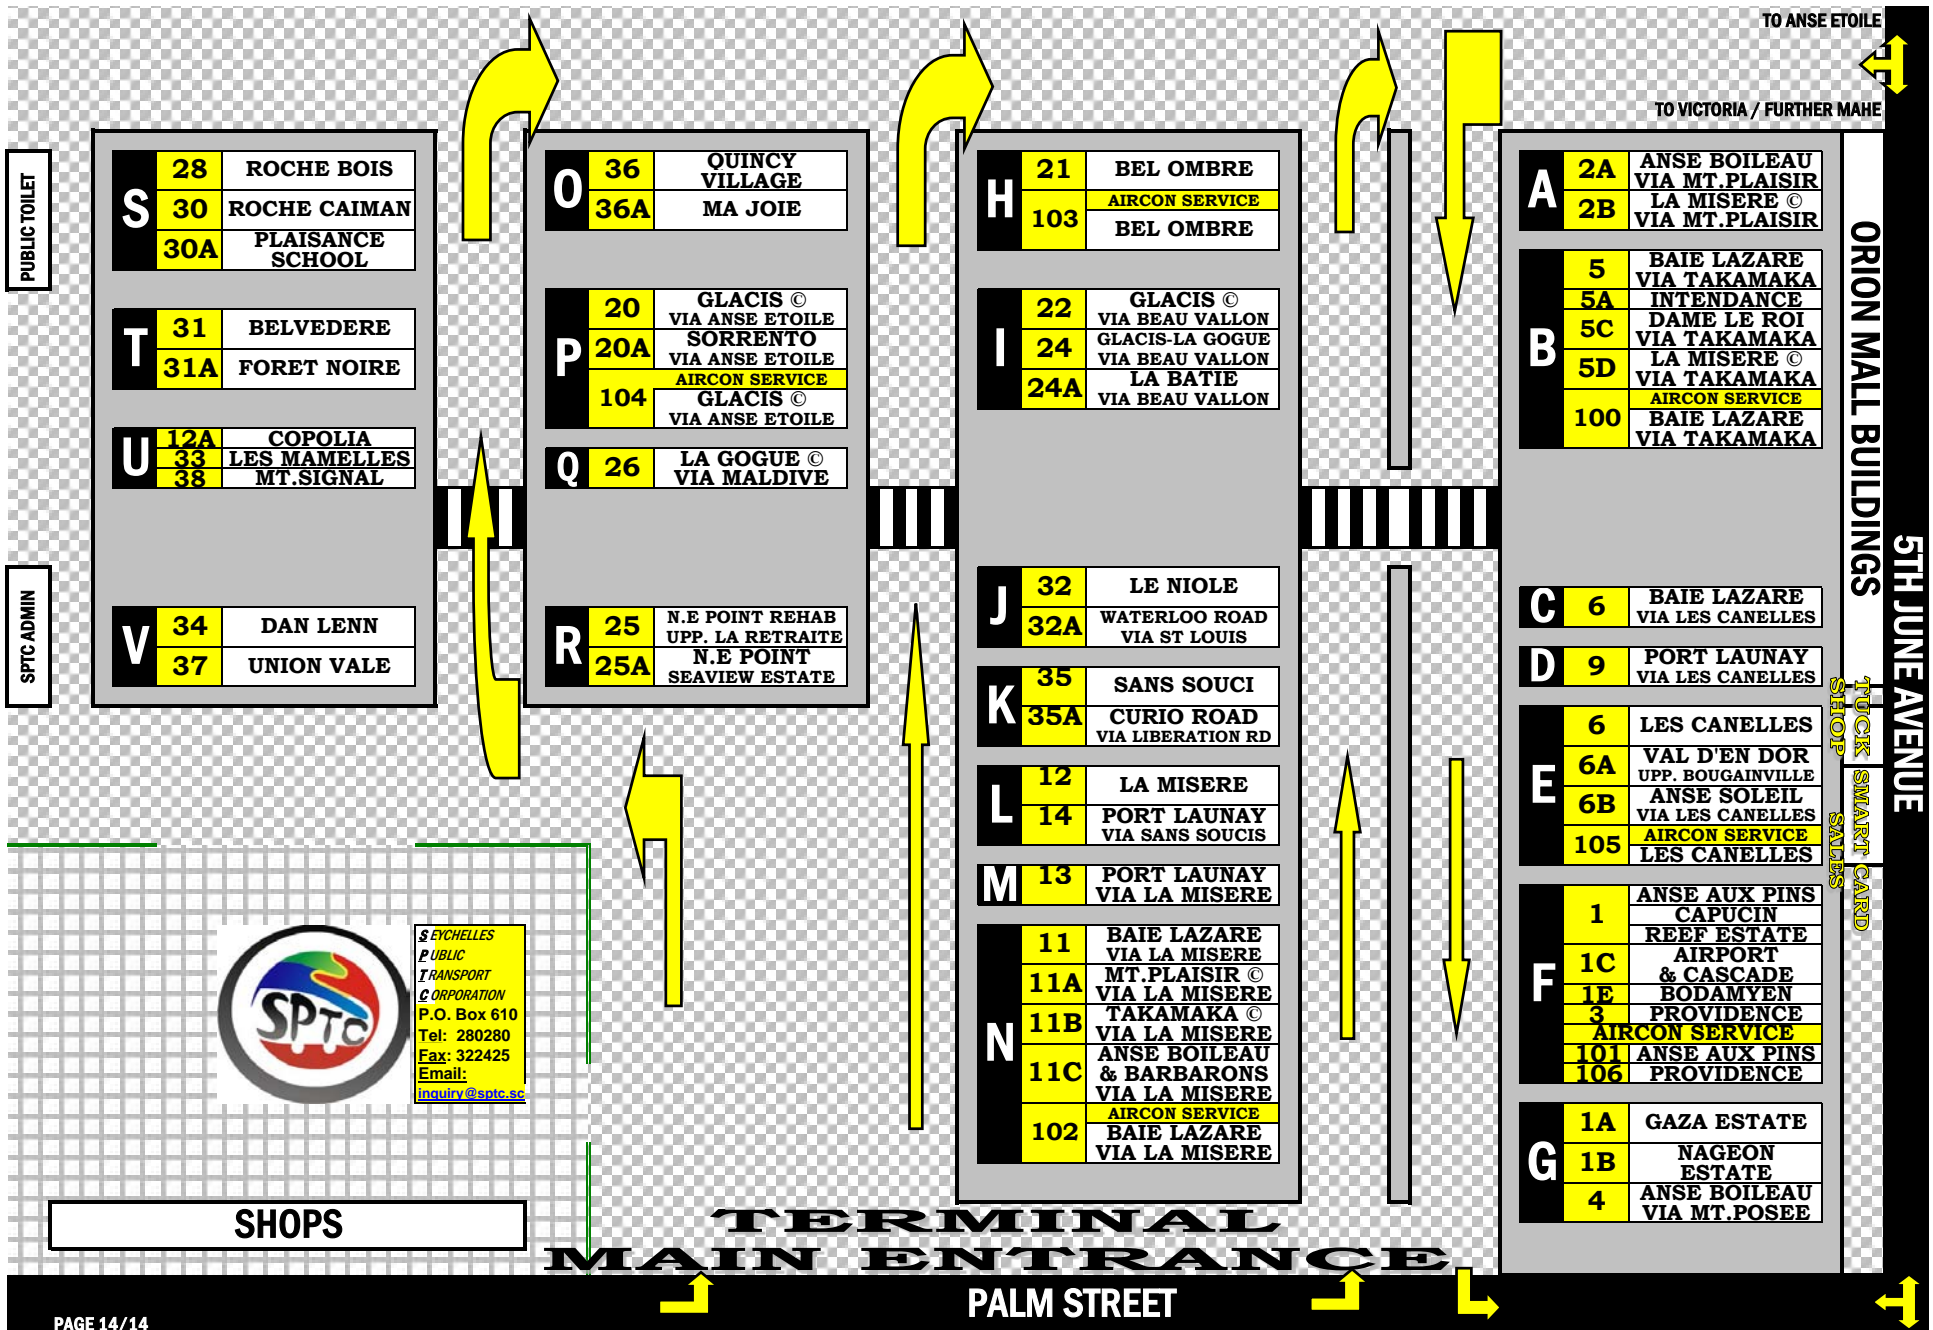

PLEASE NOTE THAT UNAUTHORISED VEHICLE ARE NOT ALLOWED INSIDE THE TERMINAL AT ANY TIME

DESTINATION GUIDE

© CIRCULAR ROUTE SERVICE

ZEBRA CROSSING

BUSES AUTHORISED ROUTE

S	28	ROCHE BOIS
Plat-Form	Route No.	Destination Route